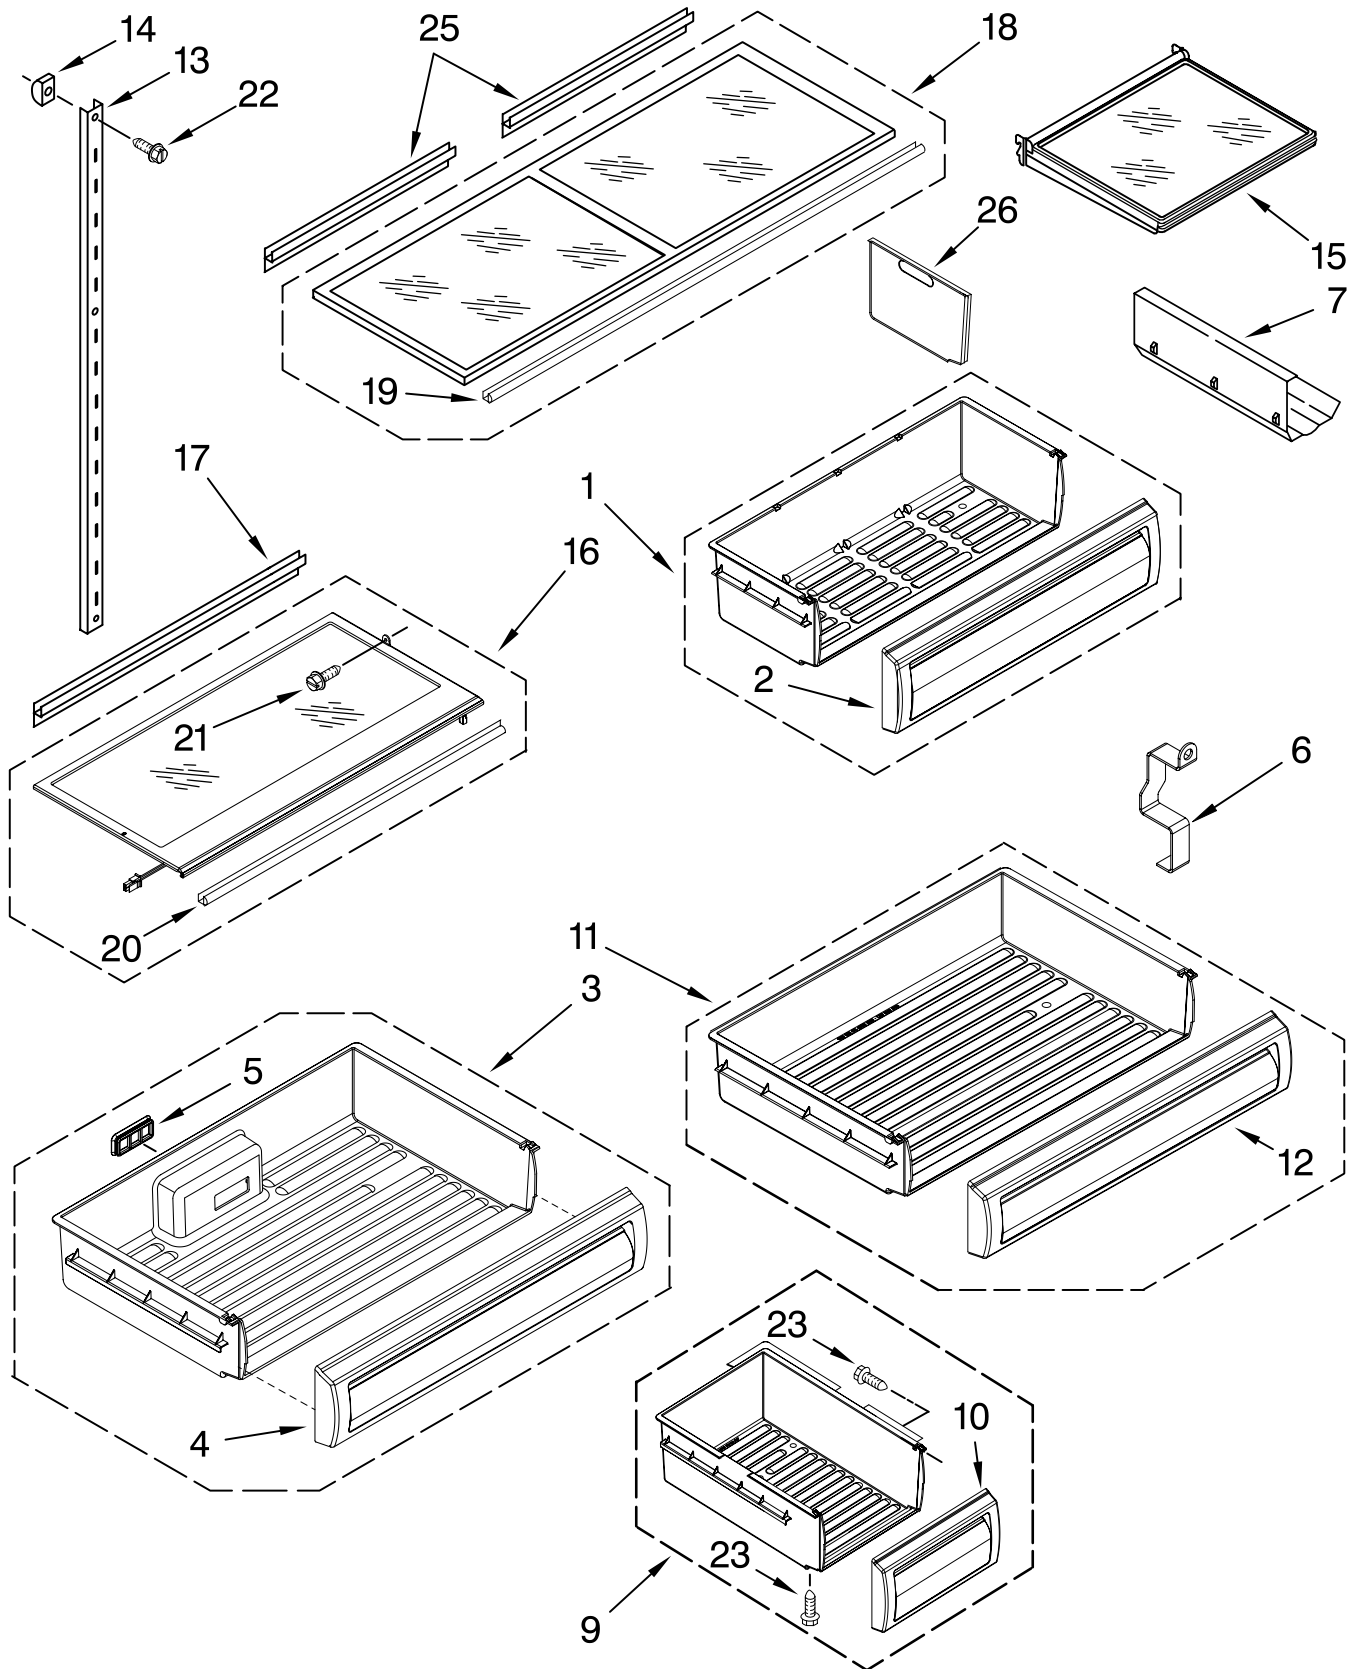

SHELF PARTS

For Model: KBLC36FTS00

(Stainless Steel)

FOR ORDERING INFORMATION REFER TO PARTS PRICE LIST

SHELF PARTS

For Model: KBLC36FTS00

(Stainless Steel)

Illus.	Part	
No.	No.	DESCRIPTION
1	2256375	Crisper Pan Assembly (Includes # 2)
2	2256374	Front, Crisper Pan
3	2268397	Deli Pan Assembly (Incl. #4 & 5)
4	2257548	Front, Deli Pan
5	2307810	Duct, Deli Pan
6		Clip, Bin
	2327394	Left
	2327393	Right
7	2179404	Rack, Wine
9	2306174	Ice Pan Assembly (Includes # 10)
10	2306175	Front, Ice Pan
11	2327512	Freezer Pan Assembly (Includes # 12)
12	2268383	Front, Freezer Pan
13	2327314	Ladder, Shelf (4)
14	520965	Support, Ladder
15	2309376	Shelf (4)
16	2308605	Cover, Deli Bin
	2327413	Insulation, Deli
17	2309399	Gasket, Rear
18	2268413	Cover, Crisper
19	2309397	Gasket, Front (Crisper Cover)
20	2309397	Gasket, Front (Deli Cover)
21	8281251	Screw
22	2006475	Screw
23	488886	Screw, 8-18 x 1/2
25	2309398	Gasket, Rear
26	2256474	Divider, (Crisper Pan)